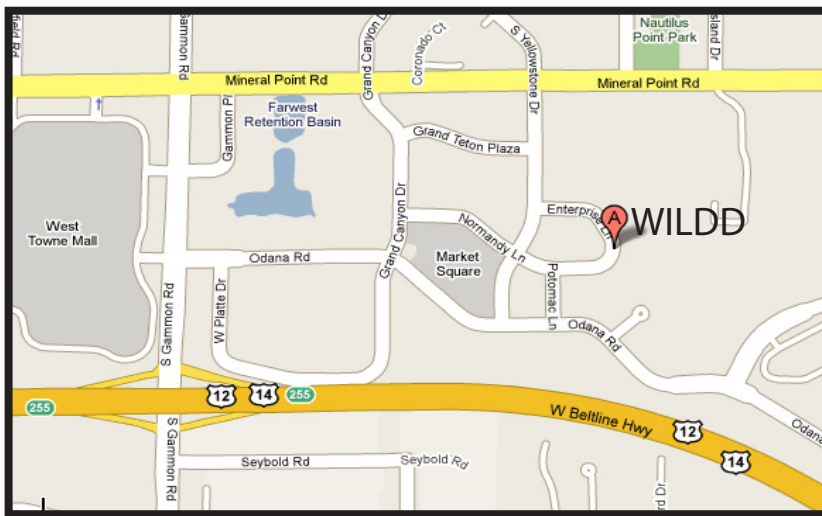

From the Beltline, Hwy 12/18, exit S. Gammon Road (exit 255) and head north toward Odana Road. At Odana Road, turn right. Turn left at Grand Canyon Drive, then right on Normandy Lane. The WILDD building will be on the right.

The WILDD office is located on the first floor of Enterprise Center. When you arrive at the center, park in the front lot. Inside, go up one flight of stairs and WILDD is on the left.